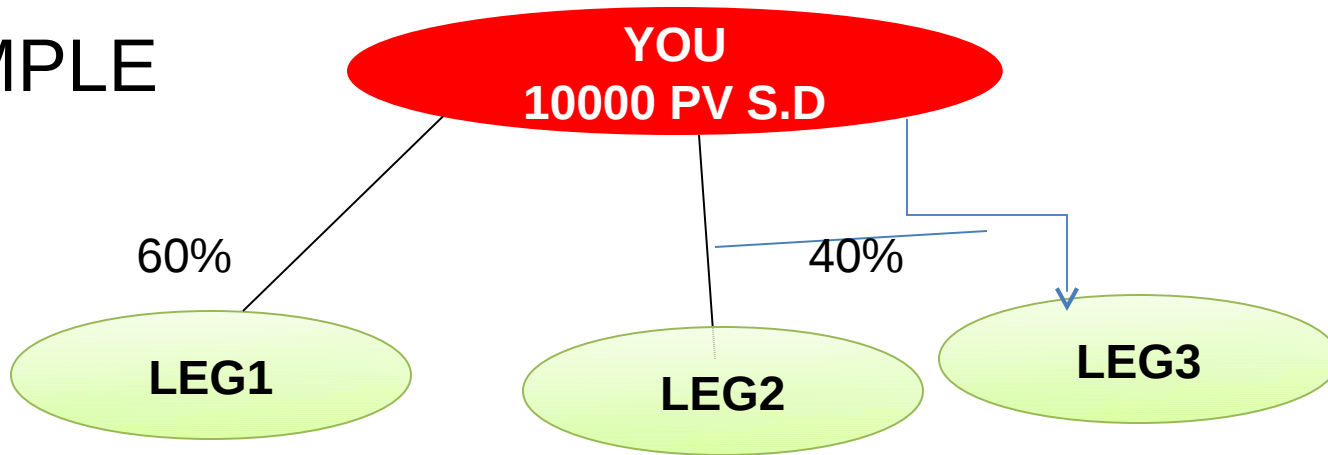

UNICITY

EXAMPLE

LEG -1	LEG -1	LEG -1	SENIOR DIRECTOR 10,000 OV
6000	3000	1000	10,000 OV
5000	3000	2000	10,000 OV
1000	6000	3000	10,000 OV
2000	2000	6000	10,000 OV