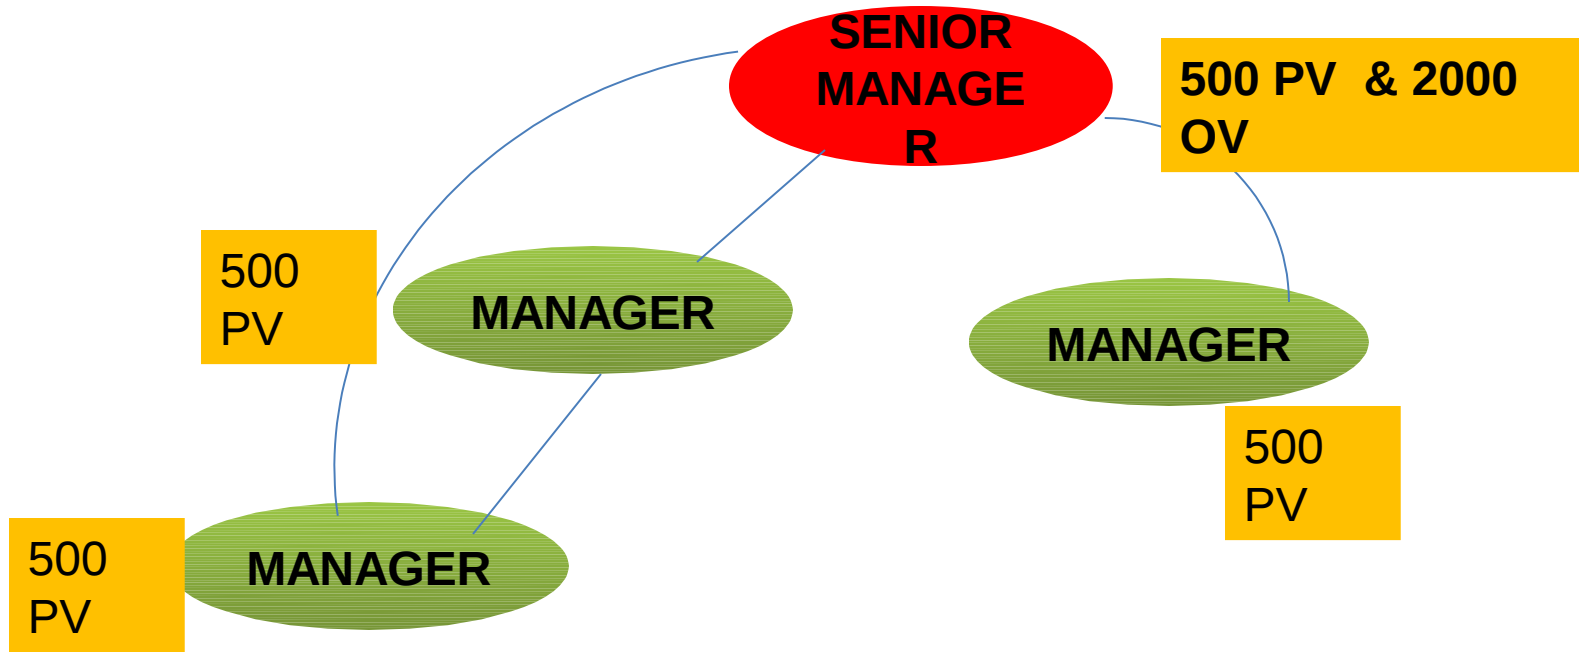

1st month

UNICITY

$$5500 \times 3 = 16,500/- \text{ Rs (income)}$$